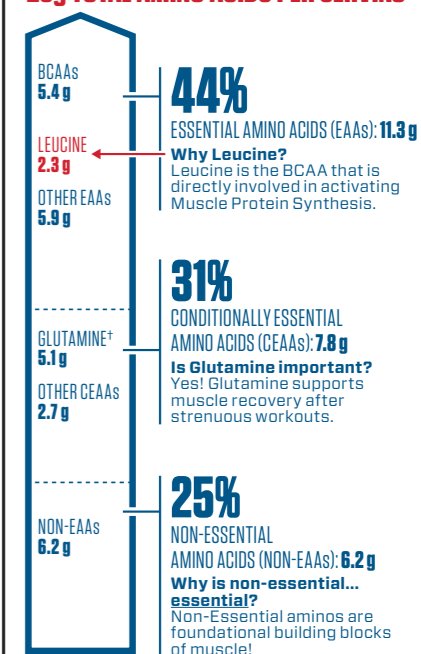

TYPICAL AMINO ACID PROFILE** 25g TOTAL AMINO ACIDS PER SERVING

**All Amino Acids are naturally occurring in protein. Amounts are based on one serving. Full Amino Acid Profile can be found at: Dymatize.com/EliteCasein
†Includes Glutamic Acid

STORE IN A COOL, DRY PLACE.
KEEP OUT OF REACH OF CHILDREN.

DYMATIZE.COM

7 05016 22608 5

REVO01