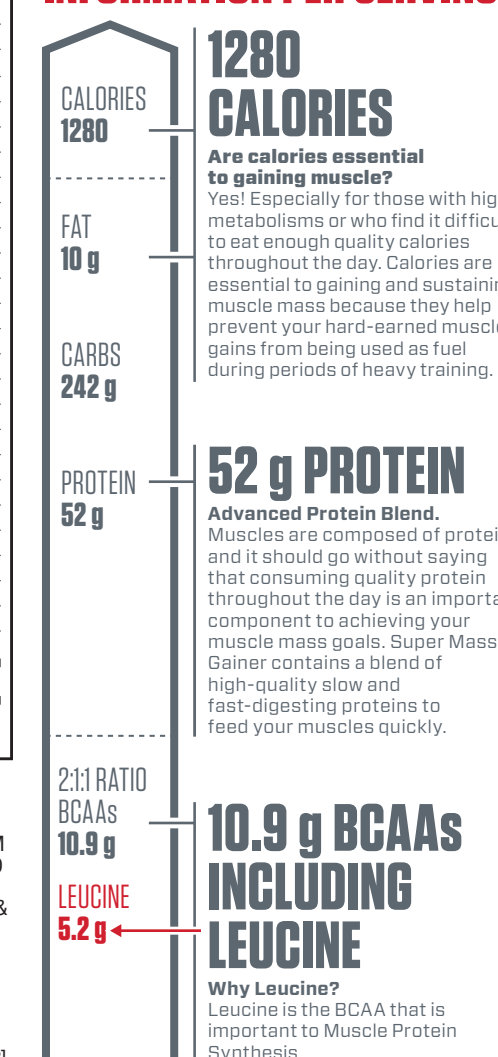

TOTAL MACROS & AMINO ACID INFORMATION PER SERVING

SUPER MASS GAINER IS FORMULATED FOR ONE THING: MASSIVE GAINS.

TAKE THE GUESSWORK OUT OF CALORIE INTAKE.

Gaining muscle mass and size can be very challenging, especially when you have a fast metabolism or find it difficult to consume enough calories and protein during the day. Super Mass Gainer is a high-quality mass and size gainer that is loaded with enough protein, BCAAs, calories, and other nutrients to help even the hardest gainers pack on mass and size. Unlike many other mass gainers out there, Super Mass Gainer also tastes delicious and has amazing mixability!

Super Mass Gainer is a powerhouse combination of 10.9 grams of BCAAs with 5.2 grams of Leucine, and 1 gram of Creatine Monohydrate. Super Mass Gainer also has a blend of vitamins and minerals to aid in balanced nutrition.

Available in a variety of delicious flavors, Super Mass Gainer is the perfect support for the most intense resistance training goals.

RESEARCH AND DEVELOPMENT

Dymatize® protein formulas are based on the latest science and put to the test in university studies and at elite professional training facilities. Dymatize protein powders are always manufactured in GMP and Sport Certified facilities, meaning that all ingredients and final products are rigorously tested and validated clean and safe. They are banned substance tested for athlete's reassurance by Informed-Choice® (www.informed-choice.org).

Known worldwide for quality, taste and purity, Super Mass Gainer is made from high-quality ingredients and is produced to our highest quality standards.

DIRECTIONS: Add 2 1/2 Cups of Super Mass Gainer to 24-32 oz. of water or 32 oz. of whole milk. Blend for 30-45 seconds. Add ice cubes, fruit or other ingredients as desired and blend for an additional 30-45 seconds.

Note: Using milk will provide a thicker, creamier, higher-calorie shake.

Shaker-cup friendly when using 1/2 serving or less. Shake for 30-45 seconds to allow for proper mixing.