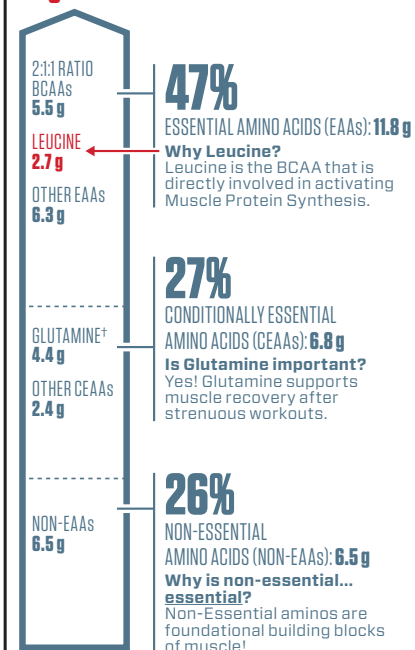

TYPICAL AMINO ACID PROFILE**
25g TOTAL AMINO ACIDS PER SERVING

**All Amino Acids are naturally occurring in protein. Amounts are based on one serving. Full Amino Acid Profile can be found at: Dymatize.com/Iso100
†Includes Glutamic Acid

STORE IN A COOL, DRY PLACE. KEEP OUT OF REACH OF CHILDREN.
DYMATIZE.COM

REV001