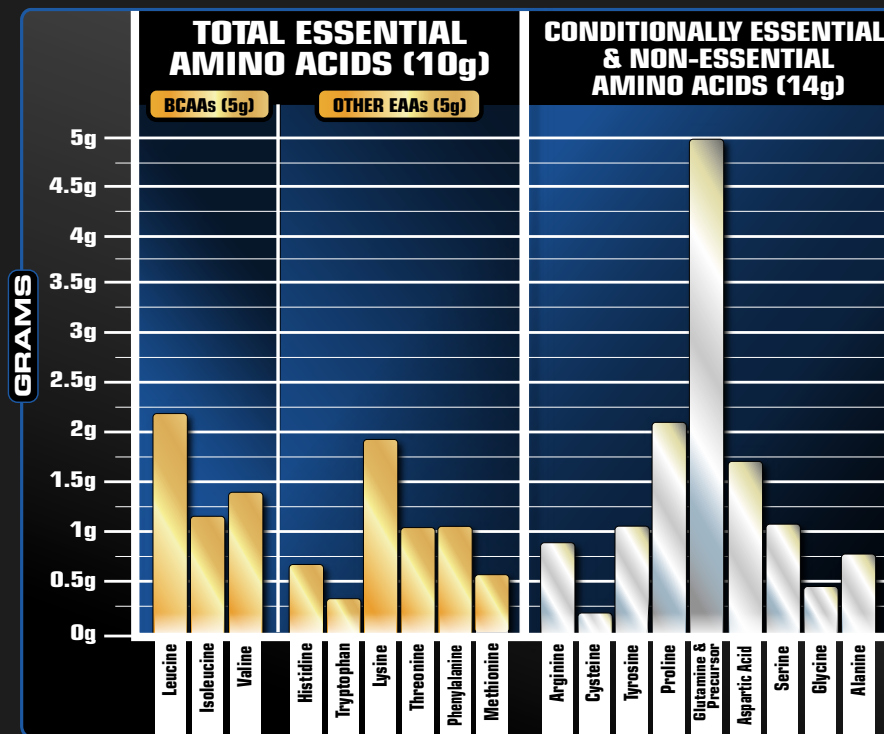

The Superior-Tasting Protein Formula

- Slow-digesting protein blend to support prolonged amino acid release to continuously feed your muscles¹
- Features the most premium casein protein blend for a superior amino acid profile
- 10g of anabolic BCAAs, glutamine and precursor for better muscle protein synthesis and recovery¹
- Superior cold-processed, ultra-pure micro-filtered protein blend featuring micellar casein
- Compared to typical casein powders, NITRO-TECH® CASEIN GOLD has a better texture for a superior flavor profile

REFERENCES
1. Lacroix et al., 2006. *The American Journal of Clinical Nutrition*. 84:1070-9.

**NEW!
BONUS SIZE
25% FREE**

PERFORMANCE SERIES

NITRO-TECH CASEIN GOLD

SUSTAINED-RELEASE MICELLAR CASEIN

24g Protein

10g BCAAs, Glutamine & Precursor

ENHANCES MUSCLE SIZE, STRENGTH & RECOVERY¹

SUPERIOR TASTE & MOUTHFEEL

0.5g Fat

71 Servings

CHOCOLATE SUPREME
NATURAL AND ARTIFICIAL FLAVORS

DIETARY SUPPLEMENT-NET WT. ~~4.00 lbs.~~ **5.02 lbs.** (2.28kg)

Supplement Facts

Serving Size: 1 Scoop (32g)
Servings Per Container: Approx. 71

Amount Per Serving	% Daily Value
Calories	110
Calories from Fat	5
Total Fat	0.5g 1%*
Cholesterol	20mg 7%
Total Carbohydrate	2g 1%*
Dietary Fiber	<1g 3%*
Sugars	1g †
Protein	24g 48%*
Calcium	610mg 61%
Iron	0.81mg 5%
Sodium	170mg 7%

*Percent Daily Values are based on a 2,000 calorie diet.
†Daily Value not established.

Ingredients: Micellar Casein Plus Blend (Milk Protein Isolate [Supplying Micellar Casein], Calcium Caseinate, Micellar Casein), Cocoa (Processed with Alkali), Salt, Natural and Artificial Flavor, Gum Blend (Cellulose Gum, Xanthan Gum, Carrageenan), Soy or Sunflower Lecithin, Acesulfame-Potassium, Sucralose. **Contains milk and soy ingredients. Processed in a facility that also processes egg, wheat and tree nut ingredients.**

Distributed by Iovate Health Sciences U.S.A. Inc, 1105 North Market Street, Suite 1330, Wilmington, DE 19801. Made in the U.S.A. from domestic and international ingredients. © 2017. For lot no. and expiry date: see bottle.

muscletech.com

@MuscleTech Like us on Facebook

SUPERIOR TO THE COMPETITION

PRODUCT	PROTEIN	CARBS	FAT	% PROTEIN	CALORIES	SERVINGS
NITRO-TECH® CASEIN GOLD	24g	2g	0.5g	75%	110	71
Other	24g	3g	1g	71%	120	26

Directions: Mix 1 serving (1 scoop) with 8 to 10 oz. of cold water or skim milk in a glass or shaker cup. For best results, mix 2 servings (2 scoops) with 16 to 20 oz. of cold water or skim milk in a glass or shaker cup. Ideal use is nighttime and between major meals. Read the entire label before use and follow directions provided.

Note: To maintain product freshness, store in a cool, dry place (60°F to 80°F). This product is sold by weight. Some settling may occur. Shake container before use.

WARNING: Do not use if pregnant or nursing. Consult a medical doctor before starting a diet or exercise program or if you have a medical condition..

Do not use if packaging has been tampered with.

NOTICE: USE THIS PRODUCT AS A FOOD SUPPLEMENT ONLY. DO NOT USE FOR WEIGHT REDUCTION.

▲ These statements have not been evaluated by the Food and Drug Administration. This product is not intended to diagnose, treat, cure or prevent any disease.

♦ MuscleTech® is America's #1 Selling Bodybuilding Supplement Brand based on cumulative wholesale dollar sales 2001 to present.

13809US 0517