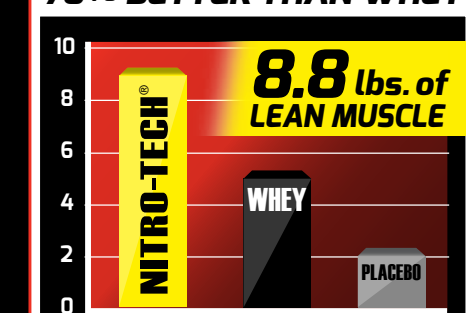

70% BETTER THAN WHEY

Ultra-Clean Formula

A single scoop of NITRO-TECH® contains 30g of protein, primarily from whey protein isolate and whey peptides, with only 4g of carbs and 2.5g of fat! Most protein powders deliver significantly less protein per scoop while some protein formulas are loaded with fat and carbs. The whey protein in NITRO-TECH® has been filtered using Multi-Phase Filtration Technology for less fat, lactose and impurities than cheaper protein sources.

Best-in-Class Taste

Every flavor of NITRO-TECH® won in head-to-head, third-party taste tests against leading competitors.

Get More for Your Money

Unlike the competition, Performance Series products contain superior key ingredients in clinically dosed amounts that are fully disclosed, so you know exactly what you are paying for.

REFERENCES

1. Burke et al., 2001. *International Journal of Sport Nutrition and Exercise Metabolism*, 11(3):349-64.

NITRO-TECH™