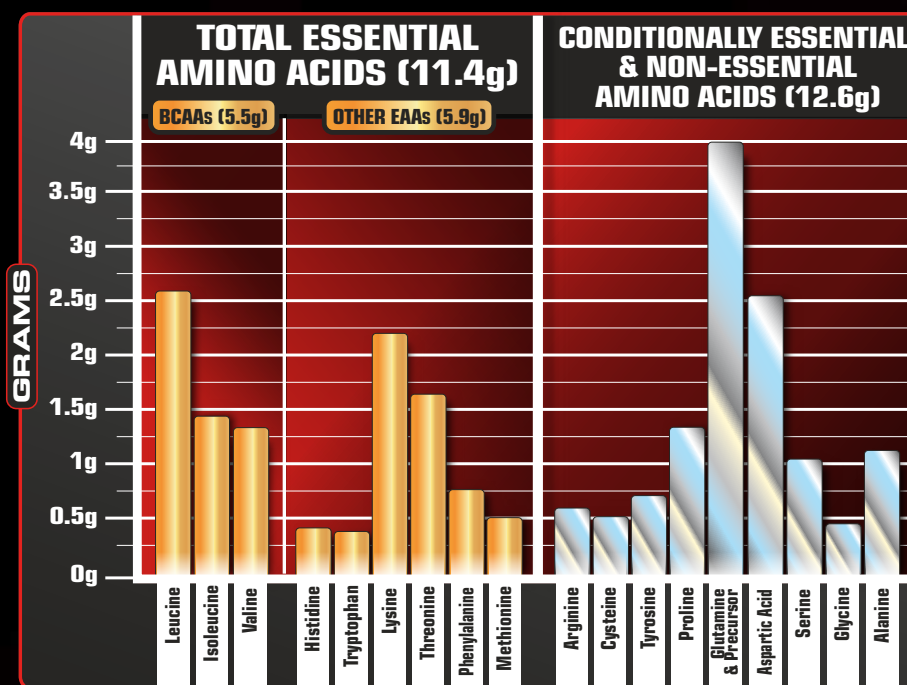

Just the Most Powerful Formulas Available

Whey Protein Peptides & Isolate – Primary Sources

For over 20 years, NITRO-TECH® has been a leading protein brand. Built on a foundation of human research and cutting-edge science, it's earned the trust of countless consumers worldwide. Now the same research and development team has pioneered a new formula based on superior protein sources, quality and manufacturing. Introducing NITRO-TECH® 100% WHEY GOLD – a pure protein formula featuring whey peptides and isolate.

Superior Science. Superior Results.™

Hydrolyzed whey peptides are the fastest-absorbing protein micro-fractions on the planet, which is why they are a significant part of our formula! Along with micro-filtered whey protein isolate plus whey concentrate, NITRO-TECH® 100% WHEY GOLD delivers superior absorption, digestibility and mixability. Each scoop serves up 24g of ultra-premium protein that supplies 5.5g of BCAAs and 4g of glutamine and precursor. NITRO-TECH® 100% WHEY GOLD uses a superior cold microfiltration process to guarantee a higher quality whey protein. Combined with an award-winning flavor profile, NITRO-TECH® 100% WHEY GOLD is as good for your taste buds as it is for your muscles!

See Supplement Facts for cholesterol content.

**NEW!
BONUS SIZE
10% FREE**

PERFORMANCE SERIES

**NITRO
TECH™
100% WHEY GOLD**

WHEY PROTEIN PEPTIDES & ISOLATE – PRIMARY SOURCES

24g
Protein

5.5g
BCAAs

**SUPERIOR PROTEIN
FOR BETTER
MUSCLEBUILDING▲**