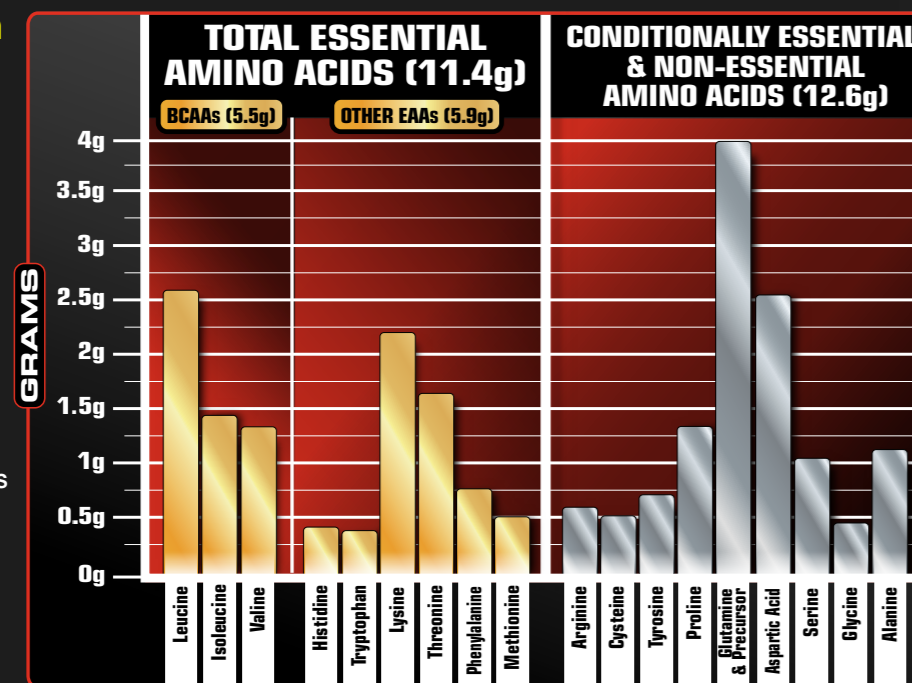

Superior Science. Superior Results.™
Hydrolyzed whey peptides are the fastest-absorbing protein micro-fractions on the planet, which is why they are a significant part of our formula! Along with micro-filtered whey protein isolate plus whey concentrate, NITRO-TECH® 100% WHEY GOLD delivers superior absorption, digestibility and mixability. Each scoop serves up 24g of ultra-premium protein that supplies 5.5g of BCAAs and 4g of glutamine and precursor. NITRO-TECH® 100% WHEY GOLD uses a superior cold microfiltration process to guarantee a higher quality whey protein. Combined with an award-winning flavor profile, NITRO-TECH® 100% WHEY GOLD is as good for your taste buds as it is for your muscles!

20 Years of Innovation You Can Trust

- Rapid-absorbing hydrolyzed whey peptides to support an insulinogenic response and improved nutrient delivery
- Features the most premium whey isolates and concentrate for a superior amino acid profile
- 5.5g of anabolic BCAAs and a class-leading 4g of glutamine and precursor for better muscle protein synthesis and recovery▲
- Superior cold microfiltration process yields a high biological value undenatured whey protein
- Award-winning flavor and a taste you'll love

**NEW!
BONUS SIZE
10% FREE**

PERFORMANCE SERIES

NITRO-TECH™

100% WHEY GOLD

WHEY PROTEIN PEPTIDES & ISOLATE - PRIMARY SOURCES

24g
Protein

5.5g
BCAAs

SUPERIOR PROTEIN FOR BETTER MUSCLEBUILDING▲

4g
Glutamine & Precursor

GLUTEN FREE

100% WHEY - NO ADDED ACTIVE INGREDIENTS

DOUBLE RICH CHOCOLATE
NATURAL AND ARTIFICIAL FLAVORS

DIETARY SUPPLEMENT NET WT. 5.00 lbs. **5.53 lbs.** (2.51kg)

Supplement Facts		
Serving Size: 1 Scoop (33g)		
Servings Per Container: Approx. 76		
Amount Per Serving	% DV	
Calories	120	
Calories from Fat	20	
Total Fat	2g	3%*
Saturated Fat	1g	5%*
Cholesterol	65mg	22%
Total Carbohydrate	2g	1%*
Sugars	2g	†
Protein	24g	48%*
Calcium	100mg	10%
Iron	0.6mg	3%
Sodium	150mg	6%

*Percent Daily Values are based on a 2,000-calorie diet.
†Daily Value (DV) not established.

Other Ingredients: Premium Protein Blend (Whey Peptides, Whey Protein Isolate, Whey Protein Isolate 97%), Whey Protein Concentrate, Cocoa (Processed with Alkali), Soy Lecithin, Salt, Natural and Artificial Flavor, Gum Blend (Cellulose Gum, Xanthan Gum, Carrageenan, Dextrose), Silicon Dioxide, Acesulfame-Potassium, Sucralose. **Contains milk and soy ingredients. Processed in a facility that also processes peanut, tree nut, egg, fish/crustacean/shellfish oil and wheat products.**

▲These statements have not been evaluated by the Food and Drug Administration. This product is not intended to diagnose, treat, cure or prevent any disease.

Directions: Mix 1 scoop with 6 oz. of cold water or skim milk in a glass or shaker cup. Use between major meals and before and after exercise. Read the entire label before use and follow directions provided.

Note: This product is sold by weight. Some settling may occur. Shake container before use.

WARNING: Do not use if pregnant or nursing. Consult a medical doctor if you have a medical condition or before starting a diet or exercise program.

Do not use if packaging has been tampered with. Store in a cool, dry place (60°F to 80°F).

NOTICE: Use this product as a food supplement only. Do not use for weight reduction.

♦ MuscleTech® is America's #1 Selling Bodybuilding Supplement Brand based on cumulative wholesale dollar sales 2001 to present.

Distributed by Iovate Health Sciences U.S.A. Inc. 1105 North Market Street, Suite 1330, Wilmington, DE 19801. Made in the U.S.A. from domestic and international ingredients. © 2016. For lot no. and expiry date: see bottle.

muscletech.com
@MuscleTech Like us on Facebook

13147US 1216