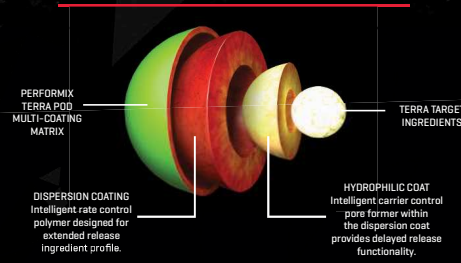

PERFORMIX™ PRO WHEY+

Premium Protein Blend

Tri-Phase Amino Release

PRO WHEY+

PROTEIN WITH TIME-RELEASE AMINO BEADS

PERFORMIX™

PERFORMIX™

ADVANCED MULTI-PHASE EXTENDED RELEASE

COOKIES & CREAM
NATURALLY FLAVORED

1 FREE FORM AMINO ACIDS:

absorbed instantly and stimulate muscle protein synthesis.