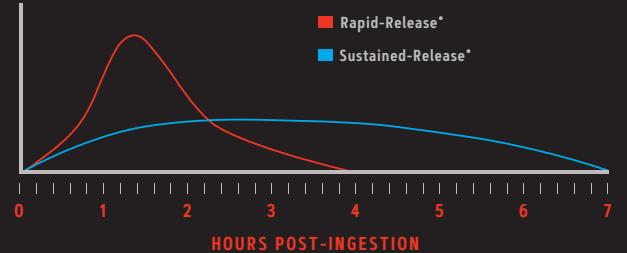

7-HOUR SUSTAINED RELEASE PROTEIN*

* Visual illustration based off of published data.

ADVANCED MUSCLE PERFORMANCE

SUSTAINED PROTEIN BLEND

7-HOUR SUSTAINED-RELEASE PROTEIN

Ultra-Premium Blend of 4 High-Quality Protein Sources

Rapid & Sustained-Release for Up to 7 Hours of Muscle Fuel*

25g PROTEIN

4 PROTEIN SOURCES

5g BCAA

130 CALORIES

DIETARY SUPPLEMENT

NET-WT 32.59 OZ (2.04 LB) 924 G

CINNAMON TOAST

NATURAL + ARTIFICIAL FLAVORS

CODE 414773

HSG

DIRECTIONS: As a dietary supplement, mix one scoop (33 g) in 6-8 fl. oz. of cold water and enjoy. See usage benefits for additional suggestions and information.

Supplement Facts

Amount Per Serving	% Daily Value
Serving Size 1 Scoop (33 g)	
Servings Per Container 28	
Calories 130	
Total Fat 1.5 g	2%†
Cholesterol 25 mg	8%
Total Carbohydrate 3 g	1%†
Total Sugars 1 g	*
Protein 25 g	
Calcium 302 mg	23%
Sodium 80 mg	3%
Potassium 137 mg	3%

† Percent Daily Values are based on a 2,000 calorie diet. * Daily Value not established.

OTHER INGREDIENTS: Sustained Protein Blend (Native Micellar Casein, Native Whey Protein Isolate, Whey Protein Hydrolysate, Egg White Protein), Natural and Artificial Flavors, Sunflower Lecithin, Creamer (Sunflower Oil, Maltodextrin, Sodium Caseinate [a Milk Derivative], Natural Tocopherols, Tricalcium Phosphate), Cinnamon, Gum Blend (Cellulose Gum, Xanthan Gum, Carrageenan), Sucralose, Acesulfame Potassium.

CONTAINS: Milk and Eggs.

Gluten Free, No Soy.

NOTICE: Use this product as a food supplement only. Do not use for weight reduction. Significant product settling may occur.

PERFORMANCE PROTEIN

4 Sources of Scientifically Blended Protein, Including Specially Processed Native Protein – Protein in its Natural State

- Native Whey Isolate
- Native Micellar Casein
- Egg Whites
- Whey Hydrolysate

USAGE BENEFITS

Breakfast

Rapid Release of Amino Acids to “Break Your Fast” & Fuel Muscles, Plus Ongoing Support for Up to 7 Hours*

Between Meals

Sustained Release of Amino Acids for Ongoing Muscle Support*

Post-Workout

Rapid Release of Amino Acids Plus Sustained Release for ongoing Muscle Support & Protein Synthesis**

Non-Training Days

Provides Critical Amino Acids to Fuel Muscles During Recovery from Intense Training**

If it's on our labels, then it's in our bottles. Full dosing, full transparency and no meaningless sprinkles. Superior ingredients backed by real science. Up to 7 hours of premium muscle fuel for advanced muscle performance.*

*When used in conjunction with an exercise program.

KEEP OUT OF REACH OF CHILDREN. Store in a cool, dry place.

For More Information: 1-888-462-2548

GNC.com

Distributed by: General Nutrition Corporation, Pittsburgh, PA 15222 USA