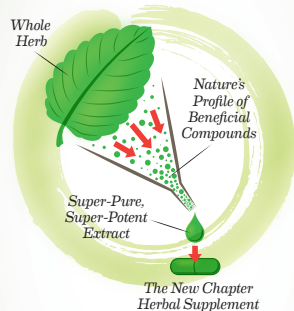

Full-Spectrum Extraction: Our Difference

Many companies isolate elements from an herb, concentrate them, and label it "whole herb." New Chapter® delivers the wisdom of **whole food**. Using only supercritical CO₂ or traditional techniques of extraction, our *Force* extracts offer a broad spectrum of beneficial phytonutrients in their natural profile.