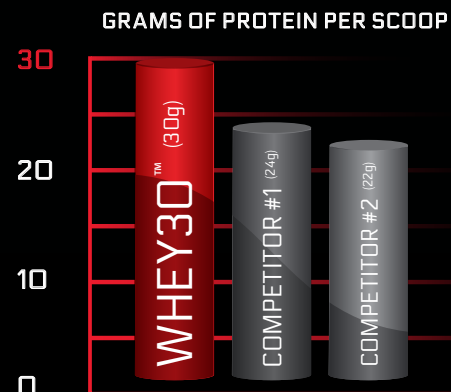

There are zero added amino acids in WHEY30 that are counted toward the 30 grams of protein per scoop.

ELITE PERFORMANCE HERITAGE

Force Factor was founded by former Harvard University athletes. Our products are engineered using evidence-based science, not hype, to help you intensify your workouts and achieve your goals. Years of research and development have culminated in the launch of our most advanced protein yet: WHEY30. We're confident it will be the best protein you've ever used and that you won't hesitate to incorporate it into your daily supplementation regimen. The full line of Force Factor sports supplements powers the workouts of weekend warriors, professional bodybuilders, and premier athletes, and is guaranteed to help you Unleash Your Potential.

BUY PROTEIN, NOT FILLERS

WHEY30 was formulated for a very specific purpose: to provide your body exactly what it needs to optimize post-workout recovery, *without* fillers and *without* compromise. Too many other proteins are sold by weight only, disregarding the most important element: the total amount of protein in each tub. In some cases, protein isn't even the majority of the powder you're buying.

The expert formulators at Force Factor insisted on creating the highest quality, best tasting, and greatest value protein on the market. WHEY30 is a result of their efforts.

WHEY30 contains 22.6% **more** protein per scoop than the leading competitor:

DIRECTIONS

Mix 1 scoop with 8 oz. of cold water or beverage of your choice, varying the amount of liquid to achieve desired taste and consistency. Consume 1-3 servings per day, with 1 serving immediately following your workouts.

**FORCE
FACTOR®**

WHEY30

PERFORMANCE WHEY PROTEIN

BUILD LEAN MUSCLE†

RECOVER QUICKLY†

PRESERVE GAINS†

PROTEIN
30g
PER SERVING

FRUITY CEREAL MILK
NATURALLY & ARTIFICIALLY FLAVORED

NET WT **2.7 lbs | (1.21 kg)**

30 SERVINGS

DIETARY SUPPLEMENT

SUPPLEMENT FACTS

Serving Size: 1 Heaping Scoop (40.25 g)
Servings per Container: Approximately 30

	Amount per Serving	%DV
Calories	150	
Calories from Fat	10	
Total Fat	1 g	2%*
Saturated Fat	0.5 g	3%*
Cholesterol	45 mg	15%
Total Carbohydrate	5 g	2%*
Dietary Fiber	1 g	4%*
Sugars	1 g	**
Protein	30 g	60%*
Calcium	146 mg	15%
Sodium	110 mg	5%
Micronized L-Glutamine	1 g	**

*% Daily Values (DV) are based on a 2,000-calorie diet.

**% Daily Values (DV) not established

Other Ingredients: Whey Protein Isolate, Whey Protein Concentrate, Inulin, Gum Blend (Cellulose Gum, Xanthan Gum, Carrageenan Gum), Natural & Artificial Flavors, Sucralose, Acesulfame Potassium.

Contains: Milk, Soy

Keep out of reach of children. For adult use only.

Allergen Warning: Manufactured by equipment which processes products containing milk, eggs, soybeans, wheat, shellfish, fish oil, tree nuts, and peanut flavor.

Precautions: Use only as directed. Consult a healthcare professional before use if you are pregnant or nursing, have a medical condition, or use prescription medications. Store in a cool, dry place. Protect from heat, light, and moisture.

† These statements have not been evaluated by the Food and Drug Administration. This product is not intended to diagnose, treat, cure, or prevent any disease.

Distributed by Force Factor, LLC
Boston, MA 02108 • 1-855-714-3243
Proudly manufactured in the U.S.
from foreign and domestic ingredients.