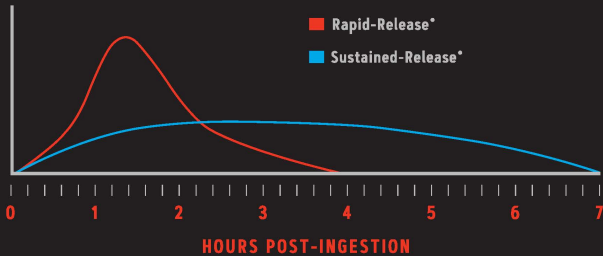

7-HOUR SUSTAINED RELEASE PROTEIN*

* Visual illustration based on published data.

ADVANCED MUSCLE PERFORMANCE

SUSTAINED PROTEIN BLEND

7-HOUR SUSTAINED-RELEASE PROTEIN

- 25G PROTEIN
- 4 PROTEIN SOURCES
- 5G BCAA°
- 130 CALORIES