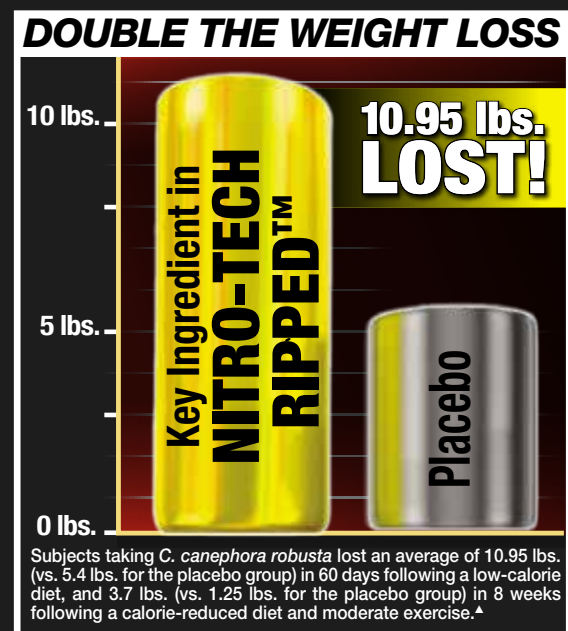

Ultra-Clean, High-Quality Hydrolyzed Protein and Protein Isolate

Each scoop of NITRO-TECH RIPPED™ contains 30g of ultra-clean whey peptides (hydrolyzed whey protein) and whey protein isolate to help build lean muscle size and increase strength when used to help meet your daily protein requirements.▲

Advanced, 7-in-1 Formula

What you see on the label is what you get. NITRO-TECH RIPPED™ features popular ingredients such as L-carnitine L-tartrate, green tea extract and conjugated linoleic acid (CLA). MuscleTech® researchers also includes doses of kelp, rose hip extract and MCT oil powder for a truly unique formula. ▲

NITRO-TECH RIPPED™ is Superior to the Competition!

Product	Protein	<i>C. canephora robusta</i>	L-Carnitine L-Tartrate	CLA	Green Tea Extract	Kelp	Caffeine	Fully Disclosed Formula
NITRO-TECH RIPPED™	30g	200mg Scientific Dose	500mg	250mg	100mg	20mg	None	Yes
Competitor 1	20g	133mg	333mg	None	None	16mg	66mg	Yes
Competitor 2	20g	Undisclosed	Undisclosed	None	None	None	None	No

See nutrition information for cholesterol content.

NEW!

7-IN-1 PREMIUM WHEY+ WEIGHT LOSS FORMULA

PERFORMANCE SERIES

NITRO-TECH RIPPED™

ULTIMATE PROTEIN + WEIGHT LOSS FORMULA▲

SUPERIOR WHEY PROTEIN PEPTIDES FOR LEAN MUSCLEBUILDING▲

ENHANCED WITH A SCIENTIFICALLY TESTED WEIGHT LOSS COMPLEX▲,1

ADVANCED FORMULA FEATURING L-CARNITINE & CLA

30g Protein

ZERO Creatine

500mg L-Carnitine L-Tartrate

250mg CLA

200mg *C. canephora robusta*

100mg Green Tea Extract

CHOCOLATE FUDGE BROWNIE
NATURAL AND ARTIFICIAL FLAVORS

DIETARY SUPPLEMENT NET WT. 4.00 lbs. (1.81kg)

Supplement Facts

Serving Size: 1 Rounded Scoop (43g)
Servings Per Container: Approx. 42

Amount Per Serving	% Daily Value
Calories	170
Calories from Fat	35
Total Fat	4g 6%*
Saturated Fat	2g 10%*
Cholesterol	85mg 28%
Total Carbohydrate	4g 1%*
Dietary Fiber	1g 3%*
Sugars	2g †
Protein	30g 60%*
Vitamin C	5mg 8%
Calcium	210mg 21%
Iron	0.72mg 5%
Sodium	140mg 6%

Ripped* Matrix	
L-Carnitine L-Tartrate	500mg †
CLA (Conjugated Linoleic Acid)	250mg †
<i>C. canephora robusta</i> Extract (bean) (Robusta Coffee)	200mg †
Standardized for 45% Chlorogenic Acids	
Green Tea Extract (as <i>Camellia sinensis</i> leaf)	100mg †
Standardized for 15% EGCG	
Rose Hip Extract (as <i>Rosa canina</i>) (fruit)	100mg †
Kelp (as <i>Laminaria digitata</i>) (stem and leaf)	20mg †

*Percent Daily Values are based on a 2,000 calorie diet.
†Daily Value not established.

Other Ingredients: Isolate Protein & Peptide Blend (Whey Peptides, Whey Protein Isolate, Whey Protein Isolate 97%), Cocoa (Processed with Alkali), Natural and Artificial Flavors, Gum Blend (Cellulose Gum, Xanthan Gum, Carrageenan), Salt, Soy or Sunflower Lecithin, Flaxseed, Medium Chain Triglycerides, Silicon Dioxide, Sucralose, Acesulfame-Potassium. **Contains milk and soy ingredients. Processed in a facility that processes wheat, egg, tree nut, peanut, fish and shellfish ingredients.**

muscletech.com
Twitter @MuscleTech
Facebook.com/MuscleTech

DIRECTIONS: Mix 1 serving (1 rounded scoop) with 8 oz. of cold water or milk twice daily. Consume 30 to 60 minutes before your 2 largest meals daily. For best results, use in conjunction with diet and exercise for 60 days. Read the entire label before use and follow the directions provided.

Note: This product is sold by weight. Some settling may occur. Shake container before use.

Do not use if packaging has been tampered with. Store in a cool, dry place (60°F to 80°F).

WARNING: Not intended for use by persons under 18. Do not use if pregnant or nursing. Consult a medical doctor before starting any diet or exercise program or if you have a medical condition. **KEEP OUT OF REACH OF CHILDREN.**

NOTICE: USE THIS PRODUCT AS A FOOD SUPPLEMENT ONLY. DO NOT USE FOR WEIGHT REDUCTION.

▲These statements have not been evaluated by the Food and Drug Administration. This product is not intended to diagnose, treat, cure or prevent any disease.

♦MuscleTech® is America's #1 Selling Bodybuilding Supplement Brand based on cumulative wholesale dollar sales 2001 to present.