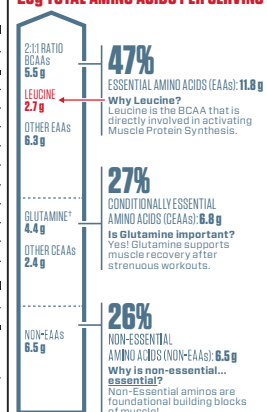

TYPICAL AMINO ACID PROFILE** 25g TOTAL AMINO ACIDS PER SERVING

DYMATIZE.COM

REVO11

7 050176 33514 3