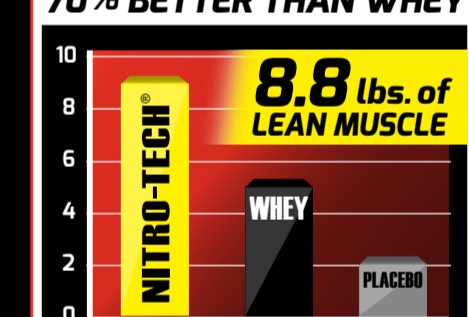

70% BETTER THAN WHEY

Ultra-Clean Formula

A single scoop of NITRO-TECH® contains 30g of protein, primarily from whey protein isolate and whey peptides, with only 4g of carbs and 2.5g of fat! Most protein powders deliver significantly less protein per scoop while some protein formulas are loaded with fat and carbs. The whey protein in NITRO-TECH® has been filtered using Multi-Phase Filtration Technology for less fat, lactose and impurities than cheaper protein sources.

Best-in-Class Taste

Every flavor of NITRO-TECH® won in head-to-head, third-party taste tests against leading competitors.

Get More for Your Money

Unlike the competition, Performance Series products contain superior key ingredients in clinically dosed amounts that are fully disclosed, so you know exactly what you are paying for.

REFERENCES

1. Burke et al., 2001. *International Journal of Sport Nutrition and Exercise Metabolism*. 11(3):349-64.