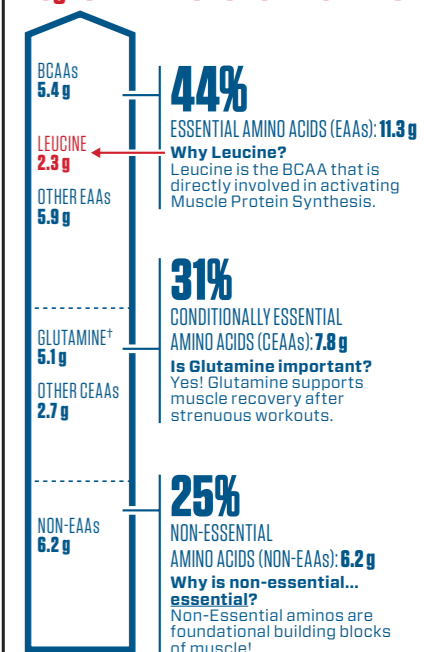

TYPICAL AMINO ACID PROFILE** 25g TOTAL AMINO ACIDS PER SERVING

**All Amino Acids are naturally occurring in protein. Amounts are based on one serving. Full Amino Acid Profile can be found at: Dymatize.com/EliteCasein
†Includes Glutamic Acid

**STORE IN A COOL, DRY PLACE.
KEEP OUT OF REACH OF CHILDREN.**

DYMATIZE.COM

REV001