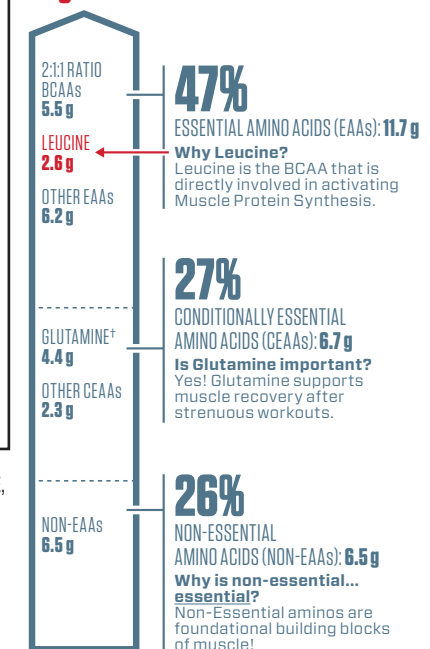

TYPICAL AMINO ACID PROFILE** 25g TOTAL AMINO ACIDS PER SERVING

** ALL AMINO ACIDS ARE NATURALLY OCCURRING IN PROTEIN. AMOUNTS ARE BASED ON ONE SERVING.

FULL AMINO ACID PROFILE CAN BE FOUND AT: DYMATIZE.COM

† INCLUDES GLUTAMIC ACID

MADE IN THE USA
FROM DOMESTIC AND INTERNATIONAL INGREDIENTS