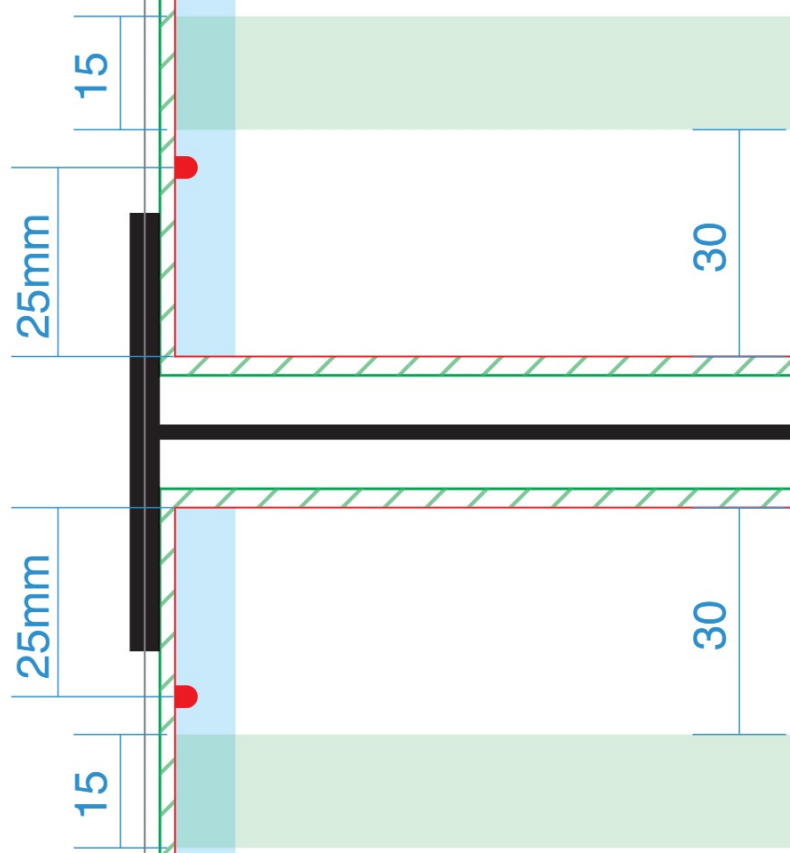

rk

C.

q.com

%

971.0mm

GNC

PRO PERFORMANCE® TRUS

OK

**BULK
1340**

CODE 414884
 DIRECTIONS: As a dietary supplement, mix six scoops with 24 fl. oz. of cold water or your favorite beverage. Get ready to Perform like a Pro.
Supplement Facts
 Serving Size About Six Scoops (361 g)
 Servings Per Container 9
 Amount Per Serving
 % Daily Value
 Calories 1340
 Total Fat 5 g 6%