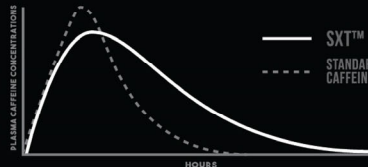

RESEARCH SUPPORTED
FORMULATED USING THE LATEST SCIENCE

100%
TRANSPARENT LABELING

EXTREME POTENCY

HARD-HITTING ENERGY
+ FOCUS FORMULA FOR
NEXT-LEVEL INTENSITY!

AMPLIFIED INTENSITY & PERFORMANCE

MAXIMIZE PUMPS + POWER OUTPUT + TRAINING CAPACITY + UNLEASH YOUR INNER SUPERHUMAN!

SXT™ SUSTAINED ENERGY & FOCUS SYSTEM

THE SXT DIFFERENCE

NOVEL TRI-SOURCE CAFFEINE FEATURING CAFFEINE ANHYDROUS + ZUMXR® TECHNOLOGY FOR SHARP & SUSTAINED ENERGY + FOCUS!

ALPHA LION
BE SUPERHUMAN

SUPERHUMAN EXTREME

EXTREME ENERGY PRE-WORKOUT FORMULA†

GRAPEZILLA

NET WT.
11.55 OZ
(327.6G)

GRAPE BUBBLEGUM
NATURAL AND ARTIFICIAL FLAVORS

21
DELICIOUS
SERVINGS

★ DIETARY SUPPLEMENT ★

Supplement Facts

Servings Size: 1 Scoop (15.5g) Servings Per Container: 21

	Amount Per 1/2 Scoop	%DV	Amount Per 1 Scoop	%DV
SUPERHUMAN PUMP & ABSORPTION MATRIX				
L-Citrulline	2000mg	**	4000mg	**
L-Taurine	500mg	**	1000mg	**
S7®				
Green Coffee Bean (<i>Coffea arabica</i>)(bean) Extract, Green Tea (<i>Camellia sinensis</i>)(leaf) Extract, Turmeric (<i>Curcuma longa</i>)(rhizome) Extract, Blueberry (<i>Vaccinium corymbosum</i>)(berry) Extract, Broccoli (<i>Brassica oleracea italica</i>)(whole plant), Kale (<i>Brassica oleracea acephala</i>)(leaf), Tart Cherry (<i>Prunus cerasus</i>)(Whole Cherry)	25mg	**	50mg	**
Black Pepper (<i>Piper nigrum</i>)(fruit) Extract	5mg	**	10mg	**
SUPERHUMAN PERFORMANCE MATRIX				
Beta Alanine	1600mg	**	3200mg	**
Betaine Anhydrous	1250mg	**	2500mg	**
SUPERHUMAN EXTREME ENERGY & FOCUS MATRIX				
L-Tyrosine	500mg	**	1000mg	**
SXT™ Energy System†† Caffeine Anhydrous zumXR™ Extended-Release Caffeine zumXR™ Delayed-Release Caffeine	185mg	**	370mg	**
SantEnergy™ Nu (<i>Eriodictyon californicum</i>)(aerial parts) Extract	200mg	**	400mg	**
Methyliberine (as Dynamine® 40% yielding 20mg/40mg)	50mg	**	100mg	**
<i>Huperzia serrata</i> (whole) Extract (Standardized to 1% Huperzine A – 100mcg/200mcg)	10mg	**	20mg	**
Alfabin® (<i>Rauwolfia vomitoria</i>)	.5mg	**	1mg	**
** Daily Value not established. †† Total Caffeine Yield is 350mg per 1 scoop serving.				

Other Ingredients: Malic Acid, Silicon Dioxide, Natural & Artificial Flavors, Sucralose, Acesulfame Potassium, FD&C Red #40, FD&C Blue #1

† These statements have not been evaluated by the Food and Drug Administration. This product is not intended to diagnose, treat, cure or prevent any disease.

SUGGESTED USE: As a dietary supplement, consume 1 serving (1 scoop) of Superhuman Extreme with 8-10oz of cold water, 20-30 minutes prior to your workout. Users may assess tolerance by beginning with ½ serving (½ scoop) mixed in 4-6 ounces of water if desired. Do not take within 4 hours of bedtime or combine with other products that contain caffeine.†