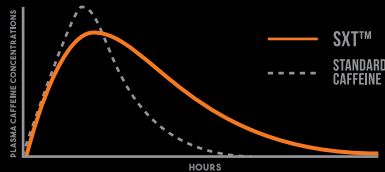

RESEARCH SUPPORTED
FORMULATED USING THE LATEST SCIENCE†

100%
TRANSPARENT LABELING

AMPLIFIED CALORIE BURNING†

ENHANCED PUMPS + PERFORMANCE†

MITOBURN® + CALORIBURN GP® + ALFABIN® COMBINE FOR POWERFUL FAT LOSS SUPPORT†

CITRULLINE + BETA ALANINE SUPPORT MAXIMUM BLOOD FLOW & TRAINING CAPACITY†

SXT™ SUSTAINED ENERGY & FOCUS SYSTEM

THE SXT DIFFERENCE†

NOVEL TRI-SOURCE CAFFEINE FEATURING CAFFEINE ANHYDROUS + ZUMXR® TECHNOLOGY FOR SHARP & SUSTAINED ENERGY + FOCUS†

ALPHA LION
BE SUPERHUMAN

SUPERHUMAN

BURN

2-IN-1 FAT BURNING PRE-WORKOUT†

CHERRY POPPER

NET WT.
11.11 OZ
(315 G)

SWEET BLACK CHERRY
NATURAL AND ARTIFICIAL FLAVORS

21

DELICIOUS
SERVINGS

★ DIETARY SUPPLEMENT ★

Supplement Facts

Serving Size: 7.5g (1/2 Scoop) / 15g (1 Scoop)
Servings Per Container: 42 (1/2 Scoop) / 21 (1 Scoop)

	Amount Per 1/2 Scoop	%DV*	Amount Per 1 Scoop	%DV*
L-Citrulline	2000 mg	**	4000 mg	**
Beta Alanine	1600 mg	**	3200 mg	**
Choline L-Bitartrate	500 mg	**	1000 mg	**
L-Tyrosine	500 mg	**	1000 mg	**
Taurine	250 mg	**	500 mg	**
MitoBURN® (L-β-aminoisobutyric Acid)	250 mg	**	500 mg	**
SantEnergy™ Nu (Eriodictyon californicum)(aerial parts) Extract	200 mg	**	400 mg	**
SXT™ Energy System††				
Caffeine Anhydrous	160 mg	**	320 mg	**
zimXR® Extended Release Caffeine				
zimXR® Delayed Release Caffeine				
Sensoril® Ashwagandha Extract (Withania somnifera)(Root and Leaves)(10% Withanolides)	125 mg	**	250 mg	**
CaloriBURN GP® Grains of Paradise Extract (Altramomum melegueta)(12.5% 6-Paradol)(seed)	20 mg	**	40 mg	**
Black Pepper Extract (95% piperine)(Piper nigrum)(Fruit)	5 mg	**	10 mg	**
Alfabin® Rauwolfscine 90% (Alpha-Yohimbine)(Rauwolfia vomitoria)(Root)	0.5 mg	**	1 mg	**

Other Ingredients: Malic Acid, Silicon Dioxide, Natural and Artificial Flavors, Sucralose, Acesulfame Potassium, FD&C Red #40.

www.alphaion.com 1200 Brickell Ave, Suite 1950 #1012 Miami, FL 33131 +1 (833) 392-1623

SUGGESTED USE: As a dietary supplement, consume 1 serving (1 scoop) of Superhuman Burn with 8-10 oz of cold water, 20-30 minutes prior to your workout. Users may assess tolerance by beginning with ½ serving (½ scoop) mixed in 4-6 oz of water if desired. Do not take within 4 hours of bed time or combine with other products that contain caffeine.†

ALLERGEN STATEMENT: This product is manufactured in a facility that also processes other products which may contain milk, eggs, fish, shellfish, tree nuts, peanuts, soy, wheat, and sesame.

alfabin® SantEnergy™ Nu

MITOBURN® CALORIBURN®

Sensoril® zumXR®

vitamin angels
PROUD SUPPORTER

Made in the USA with domestic and imported ingredients.

MANUFACTURED EXCLUSIVELY FOR
ALPHA LION
BE SUPERHUMAN