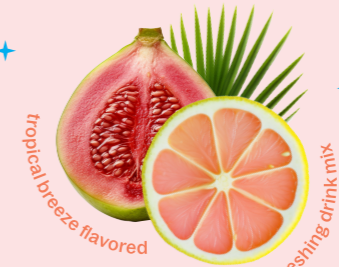

The foundation of your morning wellness and beauty routine starts with a healthy gut*

BelliWelli is a refreshing and easy way to get all your tummy essentials in one delicious daily drink mix

Supplement Facts

Serving Size: 1 Scoop (11 g) Servings Per Container: 16

	Amount Per Serving	% Daily Value	BelliWelli Outer Beauty Blend	Amount Per Serving	% Daily Value
Calories	25		Collagen Peptides (Bovine)	2 g	*
Total Carbohydrates	6 g	2%*	Niacin (as Niacinamide)	7.5 mg	47%
Dietary Fiber	4 g	14%*	Magnesium (as Magnesium Citrate)	75 mg	18%
Total Sugar	2 g	‡	Sodium (as Sea Salt)	75 mg	3%
Includes 2g Added Sugar		4%	Potassium (as Potassium Chloride)	100 mg	2%
Protein	2 g		BelliWelli Inner Beauty Blend		
			<i>Bacillus coagulans</i>, MTCC 5856	10 mg 1 billion CFU	*
			Organic Acacia Fiber	3.5 g	*

Other ingredients: organic cane sugar, natural flavors, malic acid, citric acid, bamboo leaf extract, stevia leaf extract, beet juice powder (color)

EVERY REFRESHING SERVING CONTAINS

collagen
2g

Skin, nail, hair and digestive health support*

probiotics
1 billion CFU

(*Bacillus coagulans*)
Digestive wellness support*

electrolytes
278mg

Effective hydration support*

dietary fiber
4g

Keeps you feeling full between meals*

BelliWelli

daily fiber + probiotics

4g fiber *plus* collagen, probiotics, & electrolytes

16 servings

dietary supplement

Net Wt 6.3 oz (178 g)

light & refreshing drink mix

tropical breeze flavored

HOW TO USE

Add one scoop to 10-12 oz of water

Shake or stir until fully dissolved.

Sip your way to your best self!

For appetite control, enjoy 1 scoop up to 4 times per day*

Follow our community of Belly Besties:

@belliwellinsnacks

@belliwellisnax

Distributed By:
Belli Welli Inc.
8605 Santa Monica Blvd
Los Angeles, California 90069

belliwelli.com