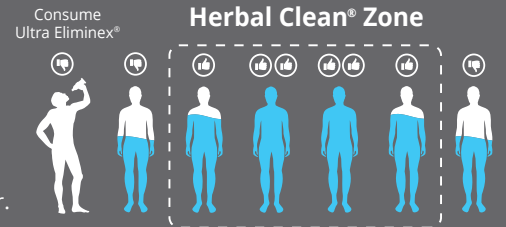

* Percent Daily Values are based on a 2,000 calorie diet.
† Daily Value not established.

OTHER INGREDIENTS: Water, Sugar, Malic Acid, Natural and Artificial Flavors, Glycerine, Citric Acid, Sucralose, Sodium Benzoate and Potassium Sorbate (To Preserve Freshness), F D & C Red No. 40.

WARNING: Do not use this product if you are pregnant, breastfeeding, have kidney or gallbladder disorder or disease. This product is not recommended for prolonged use. This product is made with botanical herbs. When using this product you may experience nausea, dizziness, diarrhea or cramping. If you start to experience any of these symptoms, discontinue use of product immediately. If symptoms persist seek medical assistance. As with all herbal supplements, this product is not recommended for children.

WARNING
Reproductive Harm -
www.P65Warnings.ca.gov/food

** These statements have not been evaluated by the Food & Drug Administration. This product is not intended to diagnose, treat, cure or prevent any disease.

Instructions

- Shake the bottle and drink the entire Ultra ElimineX 32oz over the course of 30 minutes to an hour.
- Be sure to urinate frequently; this is a part of the elimination process and important for a successful cleanse.
- Same-day cleanse achieved.

Yes, your body gets rid of toxins on its own, but this process is complex and can take more than a day. Our products, designed with herbs and minerals, kick your body in gear to help it detox when you need it most!***

- When cleansing your system, it is important to drink at least 48oz of water per day and we also recommend avoiding toxins.
- Best when taken on an empty stomach; however if you have a sensitive stomach, you may eat something light (like toast or crackers).
- Not intended for daily use. Use this product no more than twice monthly. For adult use only.

Learn more about how to use Herbal Clean® here:
HerbalClean.com/How-to-Detox

100% customer satisfaction, guaranteed.

We stand behind our products, period. If you are not happy with your Herbal Clean® detox product for any reason, we'll send you a refund. Visit HerbalClean.com for complete details.