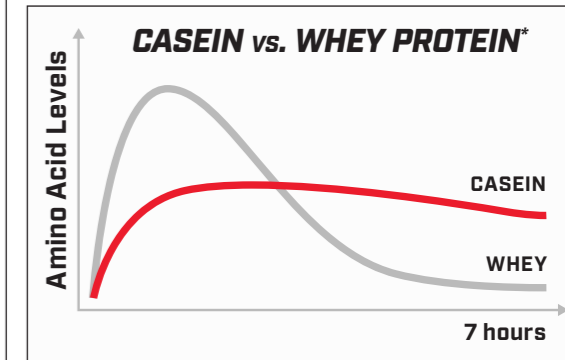

Nutrition Facts

Serving Size About One Scoop (33.8 g)
Servings Per Container 25

Amount Per Serving		% Daily Value*	
Calories	120		
Total Fat	1 g		1%
Saturated Fat	0.5 g		3%
Trans Fat	0 g		
Cholesterol	15 mg		5%
Sodium	240 mg		11%
Total Carbohydrate	2 g		1%
Dietary Fiber	1 g		4%
Total Sugars	<1 g		
Includes 0 g Added Sugars			0%
Protein	25 g		50%
Vitamin D	0 mcg	0%	• Calcium 630 mg 50%
Iron	0.9 mg	6%	• Potassium 210 mg 4%

*The % Daily Value (DV) tells you how much a nutrient in a serving of food contributes to a daily diet. 2,000 calories a day is used for general nutrition advice.

INGREDIENTS: Micellar Casein, Cocoa (Processed With Alkali), Salt, Sunflower Lecithin, Natural Flavor, Guar Gum, Sucralose, Gum Acacia, Xanthan Gum.
CONTAINS: Milk.
Distributed by: GNC Holdings, LLC. Pittsburgh, PA 15222 USA

25G
CASEIN PROTEIN

Utilizes slow-absorbing **casein protein** for a **steady infusion of amino acids** over seven hours – paired with superior flavor – yielding a delicious, complete protein.