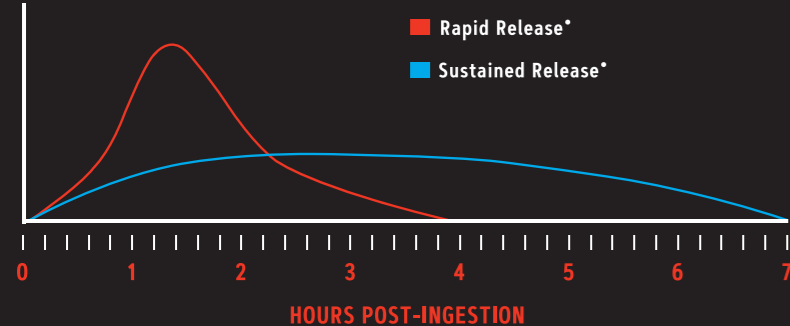

KEEP GOING STRONG WITH 4 PROTEIN SOURCES.*

GNC AMP Sustained Protein Blend delivers a surge of essential amino acids with up to 7 hours of ongoing muscle support from this scientifically backed blend of rapid- and sustained-release protein sources:

- + Whey Concentrate
- + Milk Protein Isolate
- + Hydrolyzed Whey Protein
- + Micellar Casein

7-HOUR MUSCLE FUEL

PLASMA AMINO ACIDS

* Visual illustration based on published data.

* Informed Choice products are subject to a rigorous Anti-Doping program that includes protocols for testing & monitoring for over 285 compounds.
^ When used in conjunction with an exercise program.
■ Naturally occurring branched-chain amino acids

NEW • BETTER TASTE / SUPERIOR FORMULA

7-HOUR MUSCLE FUEL

SUSTAINED PROTEIN BLEND

25G PROTEIN / 4 PROTEIN SOURCES / 5G BCAA*

◆ Recover & Refuel with Both Rapid & Sustained Muscle Support^

26
SERVINGS

PROTEIN DRINK MIX
NET WT. 30 OZ. (1.9 LB.) 850.2 G

FRUITY CRISPS
NATURAL & ARTIFICIAL FLAVORS

CODE 739965

DIRECTIONS: Mix one scoop in 6-8 fl. oz. of cold water or your favorite beverage and enjoy.

Nutrition Facts

26 Servings Per Container
Serving Size About One Scoop (32.7 g)

Amount Per Serving	% Daily Value*
Calories	120
Total Fat 2 g	3%
Saturated Fat 1 g	5%
Trans Fat 0 g	
Cholesterol 45 mg	15%
Sodium 135 mg	6%
Total Carbohydrate 3 g	1%
Dietary Fiber 0 g	0%
Total Sugars 1 g	
Includes 0 g Added Sugars	0%
Protein 25 g	50%
Vitamin D 0 mcg	0%
Calcium 390 mg	30%
Iron 0 mg	0%
Potassium 120 mg	2%

* The % Daily Value (DV) tells you how much a nutrient in a serving of food contributes to a daily diet. 2,000 calories a day is used for general nutrition advice.

INGREDIENTS: Whey Protein Concentrate, Micellar Casein, Milk Protein Isolate, Hydrolyzed Whey Protein, Creamer (Sunflower Oil, Maltodextrin, Sodium Caseinate, Mono- & Diglycerides, Tocopherols Added to Protect Flavor, Calcium Phosphate), Sunflower Lecithin, Salt, Natural Flavor, Guar Gum, Sucralose, Gum Acacia, Xanthan Gum.
CONTAINS: Milk.
Distributed by: GNC Holdings, LLC, Pittsburgh, PA 15222 USA

PERFORMANCE YOU CAN TRUST. THIRD-PARTY TESTED & CERTIFIED:

GNC is committed to regularly testing GNC AMP Sustained Protein Blend for banned substances in sport.

Informed Protein certification is a mark of assurance for athletes, dietitians, and coaches that the amount of protein on our labels is accurate.

GLUTEN FREE

No Artificial Colors, Gluten Free, No Soy.

NOTICE: Use this product as a food supplement only. Do not use for weight reduction. Product is sold by weight, not volume. Significant product settling may occur.

KEEP OUT OF REACH OF CHILDREN.
Store in a cool, dry place.

For More Information:
1-877-462-4700
GNC.com

FILL LINE