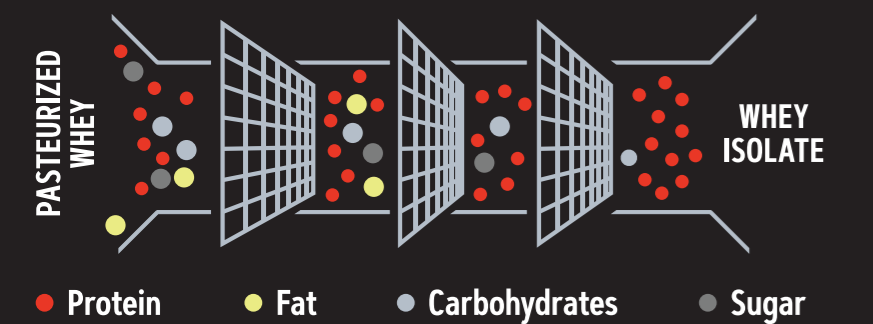

**MICRO-FILTERED PROTEIN. MAXIMIZED RECOVERY.**  
**GNC AMP Pure Isolate** provides a clean protein source using advanced ultra, micro, and nano filtration to minimize fat, carbs, and sugar. Repair and build muscle after training with all 9 essential amino acids<sup>†</sup> in a BCAA-rich, fast-digesting formula.<sup>^</sup>

NEW BETTER TASTE

**MICRO-FILTERED WHEY PROTEIN**