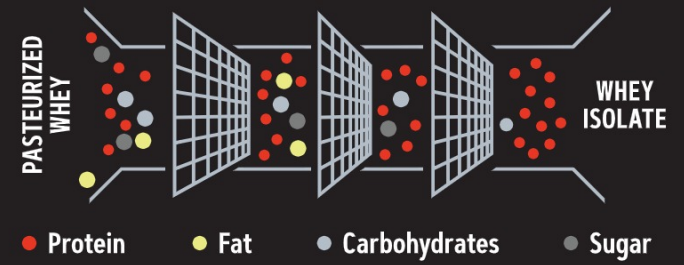

MICRO-FILTERED PROTEIN. MAXIMIZED RECOVERY.

GNC AMP Pure Isolate provides a clean protein source using advanced ultra, micro, and nano filtration to minimize fat, carbs, and sugar. Repair and build muscle after training with all 9 essential amino acids[■] in a BCAA-rich, fast-digesting formula.[^]