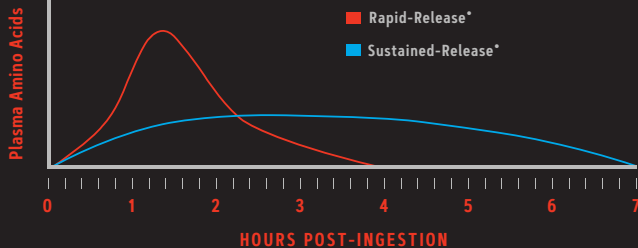

7-HOUR SUSTAINED RELEASE PROTEIN*

* Visual illustration based on published data.

*These statements have not been evaluated by the Food and Drug Administration. This product is not intended to diagnose, treat, cure, or prevent any disease.

KEEP OUT OF REACH OF CHILDREN.
Store in a cool, dry place.
For More Information:
1-888-462-2548
GNC.com

Products bearing this logo have been tested for banned substances by LGC Science, Inc., a world-class anti-doping lab. *Product was tested for over 220 banned substances on the 2020 World Anti-Doping Agency (WADA) Prohibited List via LGC skip lot testing protocol #ICP0307.

ADVANCED MUSCLE PERFORMANCE

SUSTAINED PROTEIN BLEND

7-HOUR SUSTAINED-RELEASE PROTEIN

Ultra-Premium Blend of 4 High-Quality Protein Sources

Rapid & Sustained-Release for Up to 7 Hours of Muscle Fuel*

VANILLA MILKSHAKE
NATURAL + ARTIFICIAL FLAVORS

25G
PROTEIN

4
PROTEIN
SOURCES

5G
BCAA°

130
CALORIES

DIETARY SUPPLEMENT

NET WT 32.59 OZ (2.04 LB) 924 G

28 SERVINGS

CODE 414788

DIRECTIONS: As a dietary supplement, mix one scoop (33 g) in 6-8 fl. oz. of cold water and enjoy. See usage benefits for additional suggestions and information.

Supplement Facts

Serving Size 1 Scoop (33 g)
Servings Per Container 28

Amount Per Serving	% Daily Value	
Calories	130	
Total Fat	1.5 g	2%†
Cholesterol	25 mg	8%
Total Carbohydrate	3 g	1%†
Total Sugars	1 g	*
Protein	25 g	50%
Calcium	320 mg	25%
Sodium	75 mg	3%
Potassium	134 mg	3%

† Percent Daily Values are based on a 2,000 calorie diet.

* Daily Value not established.

OTHER INGREDIENTS: Protein Blend (Native Micellar Casein, Native Whey Protein Isolate, Whey Protein Hydrolysate, Egg White Protein), Natural and Artificial Flavors, Sunflower Lecithin, Creamer (Sunflower Oil, Maltodextrin, Sodium Caseinate [a Milk Derivative], Natural Tocopherols, Tricalcium Phosphate), Gum Blend (Cellulose Gum, Xanthan Gum, Carrageenan), Sucralose, Acesulfame Potassium.

CONTAINS: Milk and Eggs.

Distributed by: General Nutrition Corporation
Pittsburgh, PA 15222 USA

Gluten Free, No Soy.

NOTICE: Use this product as a food supplement only. Do not use for weight reduction.

Significant product settling may occur. Product is sold by weight not volume.

BVG

PERFORMANCE PROTEIN

4 Sources of Scientifically Blended Protein, Including Specially Processed Native Protein — Protein in its Natural State

- Native Whey Isolate
- Native Micellar Casein
- Egg Whites
- Whey Hydrolysate

USAGE BENEFITS

Breakfast

Rapid Release of Amino Acids to "Break Your Fast" & Fuel Muscles, Plus Ongoing Support for Up to 7 Hours*

Between Meals

Sustained Release of Amino Acids for Ongoing Muscle Support*

Post-Workout

Rapid Release of Amino Acids Plus Sustained Release for Ongoing Muscle Support & Protein Synthesis^*

Non-Training Days

Provides Critical Amino Acids to Fuel Muscles During Recovery from Intense Training^*