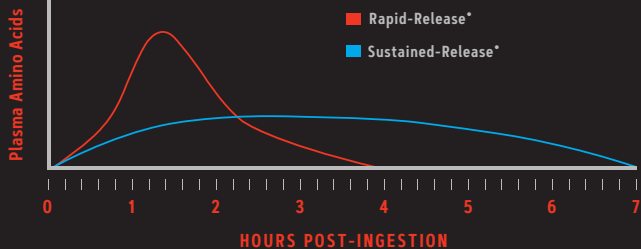

7-HOUR SUSTAINED RELEASE PROTEIN*

* Visual illustration based on published data.

*These statements have not been evaluated by the Food and Drug Administration. This product is not intended to diagnose, treat, cure, or prevent any disease.

KEEP OUT OF REACH OF CHILDREN.
Store in a cool, dry place.
For More Information:
1-888-462-2548
GNC.com

Products bearing this logo have been tested for banned substances by LGC Science, Inc., a world-class anti-doping lab. *Product was tested for over 220 banned substances on the 2020 World Anti-Doping Agency (WADA) Prohibited List via LGC skip lot testing protocol #ICP0307.

ADVANCED MUSCLE PERFORMANCE

SUSTAINED PROTEIN BLEND

7-HOUR SUSTAINED-RELEASE PROTEIN

Ultra-Premium Blend of 4 High-Quality Protein Sources

Rapid & Sustained-Release for Up to 7 Hours of Muscle Fuel*

CHOCOLATE MILKSHAKE

NATURAL + ARTIFICIAL FLAVORS

25G

PROTEIN

4

PROTEIN SOURCES

5G

BCAA°

130

CALORIES

DIETARY SUPPLEMENT

NET WT 34.56 OZ (2.16 LB) 980 G

28 SERVINGS

CODE 414787

DIRECTIONS: As a dietary supplement, mix one scoop (35 g) in 6-8 fl. oz. of cold water and enjoy. See usage benefits for additional suggestions and information.

BVG

PERFORMANCE PROTEIN

4 Sources of Scientifically Blended Protein, Including Specially Processed Native Protein — Protein in its Natural State

- Native Whey Isolate
- Native Micellar Casein
- Egg Whites
- Whey Hydrolysate

USAGE BENEFITS

Breakfast

Rapid Release of Amino Acids to "Break Your Fast" & Fuel Muscles, Plus Ongoing Support for Up to 7 Hours*

Between Meals

Sustained Release of Amino Acids for Ongoing Muscle Support*

Post-Workout

Rapid Release of Amino Acids Plus Sustained Release for Ongoing Muscle Support & Protein Synthesis^*

Non-Training Days

Provides Critical Amino Acids to Fuel Muscles During Recovery from Intense Training^*

If it's on our labels, then it's in our bottles. Full dosing, full transparency and no meaningless sprinkles. Superior ingredients backed by real science. Up to 7 hours of premium muscle fuel for advanced muscle performance.*

*When used in conjunction with an exercise program.

°BCAA = branched chain amino acids

Supplement Facts

Serving Size 1 Scoop (35 g)
Servings Per Container 28

Amount Per Serving	% Daily Value	
Calories	130	
Total Fat	1.5 g	2%†
Cholesterol	25 mg	8%
Total Carbohydrate	4 g	1%†
Total Sugars	1 g	*
Protein	25 g	50%
Calcium	330 mg	25%
Sodium	115 mg	5%
Potassium	250 mg	5%

† Percent Daily Values are based on a 2,000 calorie diet.

* Daily Value not established.

OTHER INGREDIENTS: Protein Blend (Native Micellar Casein, Native Whey Protein Isolate, Whey Protein Hydrolysate, Egg White Protein), Cocoa (Processed with Alkali), Natural and Artificial Flavors, Gum Blend (Cellulose Gum, Xanthan Gum, Carrageenan), Sunflower Lecithin, Creamer (Sunflower Oil, Maltodextrin, Sodium Caseinate [a Milk Derivative]), Natural Tocopherols, Tricalcium Phosphate), Sucralose, Acesulfame Potassium, Salt.

CONTAINS: Milk and Eggs.