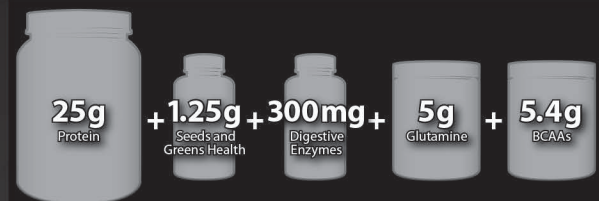

*These statements have not been evaluated by the Food and Drug Administration. This product is not intended to diagnose, treat, cure or prevent any disease.

DIRECTIONS:

SUGGESTED USE: Mix 1 heaping scoop of Amplify® XL to 8 oz. of cold water, and consume immediately following your workout to maximize recovery and fight fatigue.* If extra thickness is desired, add a handful of ice cubes and blend. Due to settling, a natural occurrence with powders, variations in the powder height level may vary from bottle to bottle. Additionally, powder density may be affected as a result of the settling which may cause slight variations in the scoop serving size. To be used as part of a physical conditioning program.

WARNING: If you are pregnant, nursing or taking medications, consult your doctor before use. Discontinue use and consult your doctor if any adverse reactions occur.

WARNING for California residents only: This product contains a chemical known in the state of California to cause birth defects or other reproductive harm. **STORE IN A COOL, DRY PLACE. AVOID EXCESSIVE HEAT.**

AMPLIFY® XL IS YOUR COMPLETE ALL-IN-ONE PROTEIN

FACILITATES PROTEIN ABSORPTION, LEAN MUSCLE GAINS, AND ENHANCES RECOVERY!

ADVANTAGE OF A PREMIUM PROTEIN BLEND

Amplify® XL offers a superior and premium blend of quick release whey protein isolate, hydrolysate and concentrate, and is loaded with glutamine and amino acids. Controlled release egg protein facilitates muscle recovery two-three hours post-workout. This combination gives you both an immediate and time-release recovery mechanism. It is the ultimate post-workout protein to support protein absorption, muscle recovery, and lean muscle gains.*

HYDRO GREENS BLEND

Amplify® XL is fortified with a seeds and greens health blend to support additional health benefits (antioxidants, heart health, healthy appearance (skin), and anti-aging). Coconut helps provide electrolytes and supports rehydration post-workout.*

BIOAVAILABILITY

Protein sources found in Amplify® XL rank highest on the biological value scale.

STACK AMPLIFY® XL WITH ANY PMD® PRODUCT FOR GREATER INCREASES IN MUSCLE STRENGTH, MASS, ENERGY, TONING, RECOVERY AND PERFORMANCE.*

10g of Glutamine + Branch Chain Amino Acids