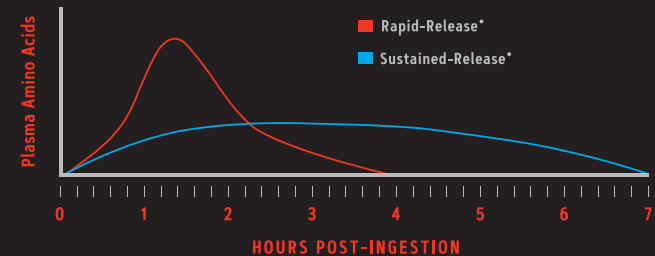

7-HOUR SUSTAINED RELEASE PROTEIN*

* Visual illustration based on published data.

ADVANCED MUSCLE PERFORMANCE

SUSTAINED PROTEIN BLEND

7-HOUR SUSTAINED-RELEASE PROTEIN

Ultra-Premium Blend of 4 High-Quality Protein Sources

Rapid & Sustained-Release for Up to 7 Hours of Muscle Fuel*

NATURAL + ARTIFICIAL FLAVORS

25G PROTEIN

4 PROTEIN SOURCES

5G BCAA

130 CALORIES

DIETARY SUPPLEMENT

NET WT 31.6 OZ (1.98 LB) 896 G
28 SERVINGS

CODE 414794

KTG

DIRECTIONS: As a dietary supplement, mix one scoop (32 g) in 6-8 fl. oz. of cold water and enjoy. See usage benefits for additional suggestions and information.

Supplement Facts

Amount Per Serving	% Daily Value
Serving Size	1 Scoop (32 g)
Servings Per Container	28
Calories	130
Total Fat	1.5 g 2%†
Cholesterol	25 mg 8%
Total Carbohydrate	3 g 1%†
Total Sugars	1 g *
Protein	25 g
Calcium	300 mg 23%
Sodium	100 mg 4%
Potassium	110 mg 2%

† Percent Daily Values are based on a 2,000 calorie diet.
* Daily Value not established.

OTHER INGREDIENTS: Protein Blend (Native Micellar Casein, Native Whey Protein Isolate, Whey Protein Hydrolysate, Egg White Protein), Creamer (Sunflower Oil, Maltodextrin, Sodium Caseinate (a Milk Derivative), Natural Tocopherols, Tricalcium Phosphate), Sunflower Lecithin, Gum Blend (Cellulose Gum, Xanthan Gum, Carrageenan), Natural and Artificial Flavors, Sucralose, Acesulfame Potassium, FD&C Red 40.

CONTAINS: Milk and Eggs.

Gluten Free, No Soy.

NOTICE: Use this product as a food supplement only. Do not use for weight reduction. Significant product settling may occur.

PERFORMANCE PROTEIN

4 Sources of Scientifically Blended Protein, Including Specially Processed Native Protein – Protein in Its Natural State

- Native Whey Isolate
- Native Micellar Casein
- Egg Whites
- Whey Hydrolysate

USAGE BENEFITS

Breakfast

Rapid Release of Amino Acids to “Break Your Fast” & Fuel Muscles, Plus Ongoing Support for Up to 7 Hours*

Between Meals

Sustained Release of Amino Acids for Ongoing Muscle Support*

Post-Workout

Rapid Release of Amino Acids Plus Sustained Release for Ongoing Muscle Support & Protein Synthesis**

Non-Training Days

Provides Critical Amino Acids to Fuel Muscles During Recovery from Intense Training**

If it's on our labels, then it's in our bottles. Full dosing, full transparency and no meaningless sprinkles of ingredients. Superior ingredients backed by real science. Up to 7 hours of premium muscle fuel for advanced muscle performance.*

*When used in conjunction with an exercise program.

Products bearing this logo have been tested for banned substances by LGC Science, Inc., a world-class anti-doping lab. *Product was tested for over 220 banned substances on the 2019 World Anti-Doping Agency (WADA) Prohibited List via LGC skip lot testing protocol #ICP0307. See gnc.com for more information.

* These statements have not been evaluated by the Food and Drug Administration. This product is not intended to diagnose, treat, cure, or prevent any disease.